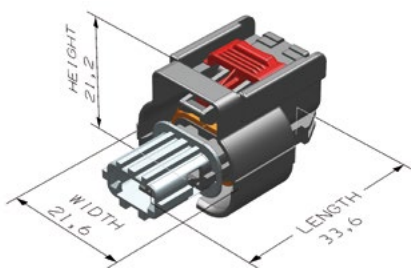

Cavity count	Blade size (mm)	Gender	Dimensions W x H x D (mm)	Part number	Index	Color	Other indexes offered
2	2.8	F	21.6 x 21.2 x 31.0	13821046	A	Black	B
3	2.8	F	26.6 x 21.2 x 31.0	13791661	A	Black	B
4	2.8	F	31.6 x 23.2 x 31.0	33513154	A	Black	B

COMPATIBLE SEALS & PLUGS

Type	Applicable wire size (mm²)	Color	Part number
Cable Seal	0.50 - 1.00	Green	13791654
Cable Seal	1.50 - 2.00	Blue	13948585
Cavity Plug	N/A	White	15305170

Please, contact an Aptiv representative for the full part number list.

DIMENSION MEASUREMENT SAMPLE

APEX® 2.8 SensoMate™
2W Female pre-assembly