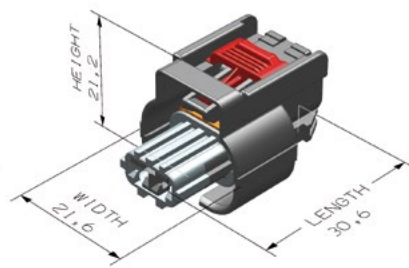

Cavity count	Blade size (mm)	Gender	Dimensions W x H x D (mm)	Part number	Index	Color	Other indexes offered
2	2.8	F	21.6 x 21.2 x 31.0	13821046	A	Black	B
3	2.8	F	26.6 x 21.2 x 31.0	13791661	A	Black	B
4	2.8	F	31.6 x 23.2 x 31.0	33513154	A	Black	B

COMPATIBLE SEALS & PLUGS

Type	Applicable wire size (mm ²)	Color	Part number
Cable Seal	0.50 - 1.00	Green	13791654
Cable Seal	1.50 - 2.00	Blue	13948585
Cavity Plug	N/A	White	15305170

Please, contact an Aptiv representative for the full part number list.

DIMENSION MEASUREMENT SAMPLE

APEX® 2.8 SensoMate™
2W Female pre-assembly

APEX® 2.8 SensoMate™
2W Female assembly

EXPLODED VIEW

APEX® 2.8 SensoMate™
2W Female

COMPATIBLE WITH

APEX® 2.8 Series Terminals

Part numbers, specifications, dimensions and performance data in this document are for general references only and are subject to change without notice. To verify product information, please contact an Aptiv representative.