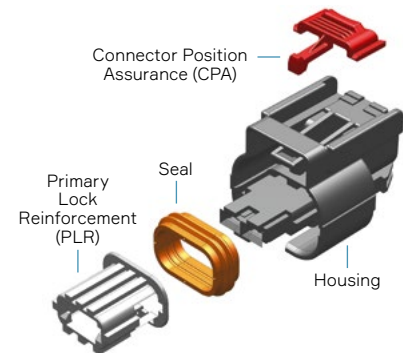

DIMENSION MEASUREMENT SAMPLE

APEX® 2.8 SensoMate™
2W Female pre-assembly

APEX® 2.8 SensoMate™
2W Female assembly

EXPLODED VIEW

APEX® 2.8 SensoMate™
2W Female

COMPATIBLE WITH

APEX® 2.8 Series Terminals

Part numbers, specifications, dimensions and performance data in this document are for general references only and are subject to change without notice. To verify product information, please contact an Aptiv representative.

APEX[®] 1.2 SensoMate[™] SERIES

APEX[®] 1.2 SensoMate[™]
4W Female

APEX[®] 1.2 SensoMate[™]
2W Female & Male

BENEFITS

- Heavy-duty performance for engine vibration and temperature
- Highest current rating of APEX two-piece performance technology
- Ergonomic design including Connector Position Assurance (CPA)

FEATURES

- Compatible with VDA (AK) 1.2 and USCAR 120 device interfaces (1.2 mm male blade)
- Compliant with Hyundai ES 91500-00/02
- Compliant with USCAR design guidelines and performance standards
- Compliant to Renault-Nissan-Mitsubishi RND5-B-00029 performance standards
- Terminal Position Assurance (TPA) based on Primary Lock Reinforcement (PLR) to detect partially installed terminals