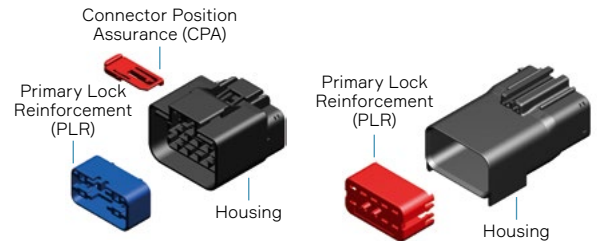

Please, contact an Aptiv representative for the full part number list.

DIMENSION MEASUREMENT SAMPLE

APEX® 2.8 Unsealed 10W Female pre-assembly

APEX® 2.8 Unsealed 10W Female assembly

APEX® 2.8 Unsealed 10W Male assembly

EXPLODED VIEW

APEX® 2.8 Unsealed 10W Female

APEX® 2.8 Unsealed 10W Male

COMPATIBLE WITH

APEX® 2.8 Series Terminals

Part numbers, specifications, dimensions and performance data in this document are for general references only and are subject to change without notice. To verify product information, please contact an Aptiv representative.

APEX[®] ErgoMate[™] SERIES

APEX[®] ErgoMate[™]
24W Female & Male

BENEFITS

- Heavy-duty performance
- Highest current rating
- Ergonomic design

FEATURES

- High reliability one-handed mating
- Simplified engagement system reduces the possibility of mis-mating the connection system
- Unique geared cam and slider system is fully self-contained, provides a 3:1 mechanical advantage
- A lower-profile ergonomically friendly alternative to traditional lever assist
- Low connector mating force at ~55N
- Primary Lock Reinforcement (PLR)