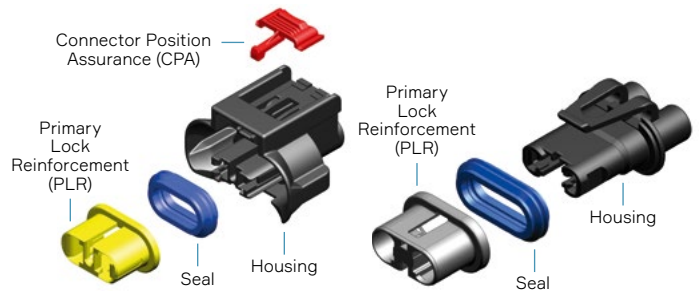

DIMENSION MEASUREMENT SAMPLE

APEX® Halogen Bulb
2W Female H8/H9/H11

APEX® Halogen Bulb
2W Female HB3/HIR2

EXPLODED VIEW

APEX® Halogen Bulb
2W Female H8/H9/H11

APEX® Halogen Bulb
2W Female HB3/HIR2

COMPATIBLE WITH

APEX® 2.8 Series Terminals

Part numbers, specifications, dimensions and performance data in this document are for general references only and are subject to change without notice. To verify product information, please contact an Aptiv representative.