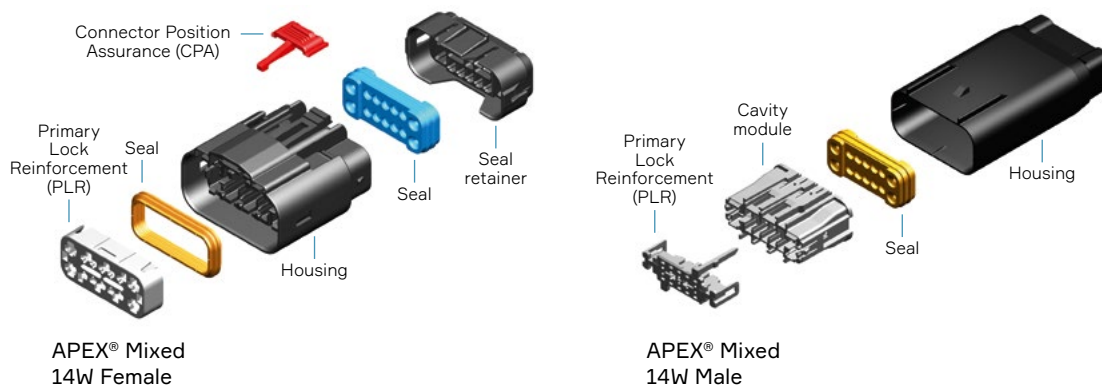

Please, contact an Aptiv representative for the full part number list.

DIMENSION MEASUREMENT SAMPLE

APEX® Mixed
14W Female

APEX® Mixed
14W Male

EXPLODED VIEW

APEX® Mixed
14W Female

APEX® Mixed
14W Male

COMPATIBLE WITH

APEX® 150 Series Terminals

APEX® 2.8 Series Terminals

Part numbers, specifications, dimensions and performance data in this document are for general references only and are subject to change without notice. To verify product information, please contact an Aptiv representative.