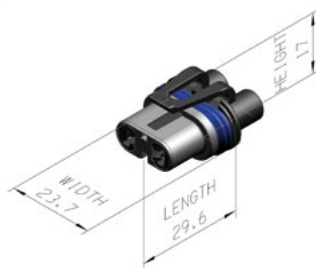

APEX® Halogen Bulb
2W Female HB3/HIR2