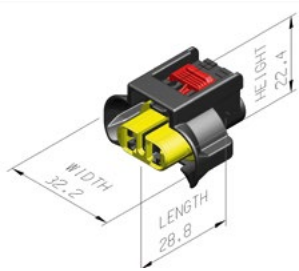

Bulb type	Blade size (mm)	Gender	Dimensions W x H x D (mm)	Part number	Index	Color	Other indexes offered
H8, H11, H16	2.8	F	32.3 x 22.5 x 31.9	13920730	A	Black	B
H9	2.8	F	32.3 x 22.5 x 31.9	33517462	A	Black	B
HIR2, HB4, HB4A	2.8	F	29.7 x 17.0 x 33.0	33503725	A	Black	B
HIR1, H12, H10, HB3	2.8	F	29.7 x 17.0 x 33.0	33503726	A	Black	B

COMPATIBLE SEALS

Type	Applicable wire size (mm²)	Color	Part number
Cable Seal	0.50 - 1.00	Green	13791656
Cable Seal	1.50 - 2.00	Blue	10779161

Please, contact an Aptiv representative for the full part number list.

DIMENSION MEASUREMENT SAMPLE

APEX® Halogen Bulb
2W Female H8/H9/H11