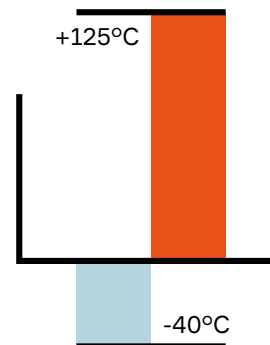

TEMPERATURE