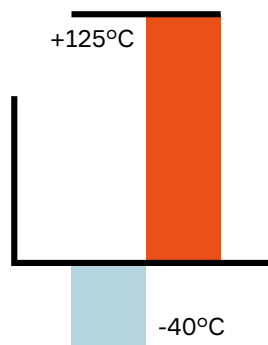

TEMPERATURE