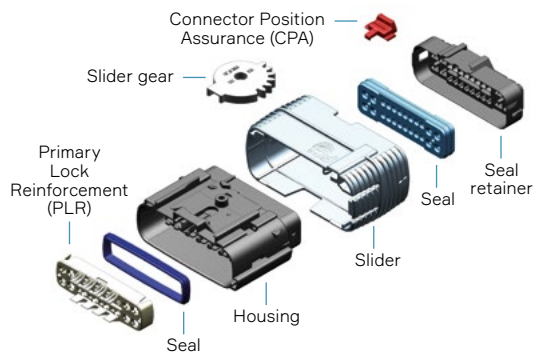

Please, contact an Aptiv representative for the full part number list.

DIMENSION MEASUREMENT SAMPLE

APEX® ErgoMate™
24W Female

APEX® ErgoMate™
24W Male

EXPLODED VIEW

APEX® ErgoMate™
24W Female

APEX® ErgoMate™
24W Male

COMPATIBLE WITH

APEX® 150 Series Terminals

APEX® 2.8 Series Terminals

Part numbers, specifications, dimensions and performance data in this document are for general references only and are subject to change without notice. To verify product information, please contact an Aptiv representative.

APEX[®] HALOGEN BULB SERIES

APEX[®] Halogen Bulb
2W Female HB3/HIR2

BENEFITS

- Heavy-duty performance
- Highest current rating
- Ergonomic design

FEATURES

- Meets USCAR-12 & USCAR-25 design & ergonomic guidelines:
 - Ergonomic large thumb latch provides ease of de-latching with a gloved hand
 - Optional axial mate CPA feature reduces mis-mating frequency
 - Axial PLR device secures locking of female terminal in connector housing
- Footprint defined by ISO IEC60061-1
- Primary Lock Reinforcement (PLR)