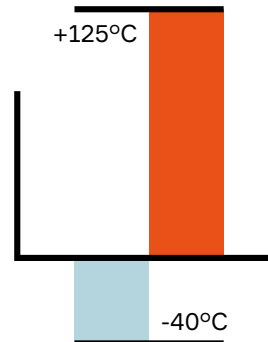

TEMPERATURE