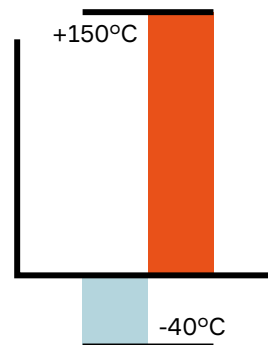

AVAILABLE CONFIGURATIONS

Cavity Count (ways)	2
Cavity Configurations (mm)	2.8
Genders	Female
Sealing Type	Cable Sealed

APPLICATIONS

Halogen bulb

TEMPERATURE

VIBRATION

ENVIRONMENTAL PROTECTION

See back page for representative part numbers and packaging dimensions.