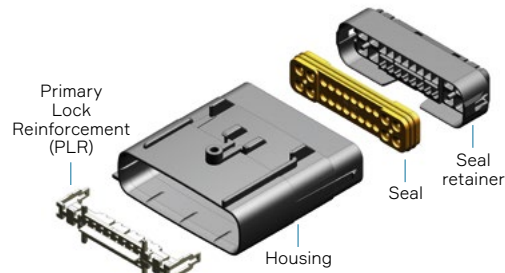

Please, contact an Aptiv representative for the full part number list.

DIMENSION MEASUREMENT SAMPLE

APEX® ErgoMate™
24W Female

APEX® ErgoMate™
24W Male

EXPLODED VIEW

APEX® ErgoMate™
24W Female

APEX® ErgoMate™
24W Male

COMPATIBLE WITH

APEX® 150 Series Terminals

APEX® 2.8 Series Terminals

Part numbers, specifications, dimensions and performance data in this document are for general references only and are subject to change without notice. To verify product information, please contact an Aptiv representative.