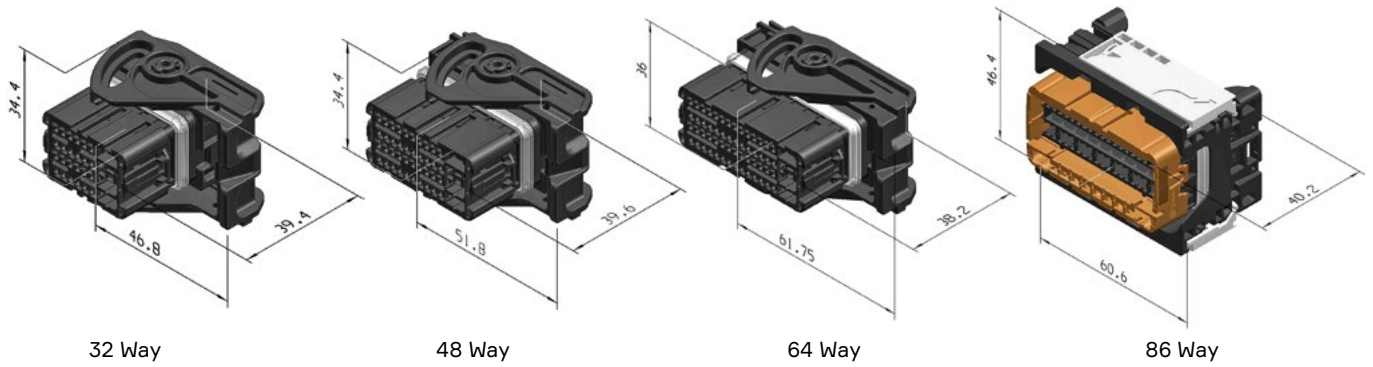

Part number	Cavity Count (ways)	Color coding	Mating cover part number			
13851306	32	Black	13851307			
13956255	48	Black	13956254	0°	33517228	45°
13648596	64	Black	13648597			
33156001	86	Grey	33121915			

DIMENSION MEASUREMENT SAMPLE