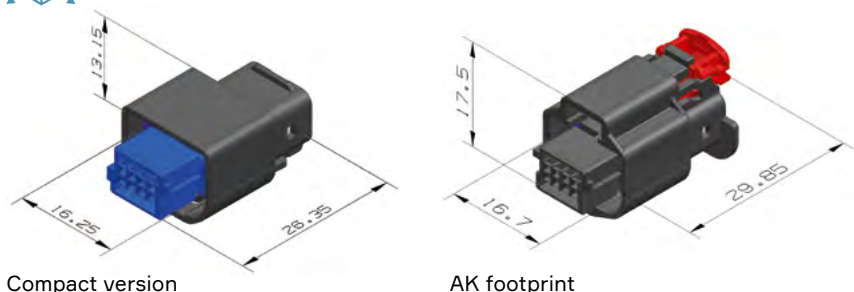

AK footprint

Cavity count	Blade size (mm)	Gender	AK footprint	Dimensions W x H x L (mm)	Part number	Index	Color
8	0.5	F	Yes	16.7 x 17.5 x 29.85	35364118	A	Black
8	0.5	F	Yes	16.7 x 17.5 x 29.85	35371049	B	Black
8	0.5	F	Yes	16.7 x 17.5 x 29.85	35371050	C	Black
8	0.5	F	No	16.25 x 13.15 x 26.35	35355142	A	Black
8	0.5	F	No	16.25 x 13.15 x 26.35	35355143	B	Black
8	0.5	F	No	16.25 x 13.15 x 26.35	35355144	C	Black
12	0.5	F	Yes	20.3 x 17.5 x 29.85	35511141	A	Black

REQUIRED ACCESSORIES

Type	Color	Angle	Part number
Cover	Black	180°	Consult us
Cover	Black	90° right	Consult us
Cover	Black	90° left	Consult us

DIMENSION MEASUREMENT SAMPLE

Compact version