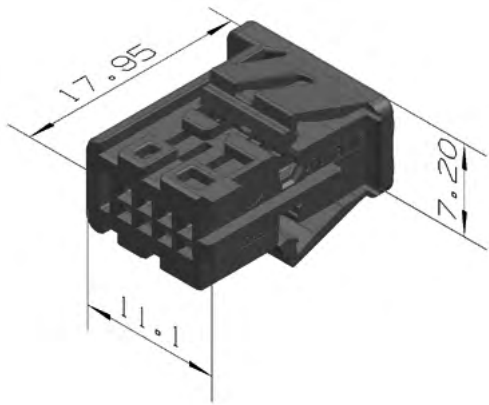

Cavity count	Blade size (mm)	Gender	Dimensions W x H x L (mm)	Part number	Number of rows	Index	Color	Other indexes offered
2	0.5	F	4.2 x 7.7 x 17.9	33257462	1	A	Black	B, C, D, Z
3	0.5	F	4.2 x 9.5 x 17.9	33257463	1	A	Black	B, C, D, Z
4	0.5	F	4.2 x 13.1 x 17.9	33257466	1	A	Black	B, C, D, Z
5	0.5	F	4.2 x 14.9 x 17.9	33266274	1	A	Black	B, C, D, Z
7	0.5	F	4.2 x 16.7 x 17.9	33257467	1	A	Black	B, C, D, Z
10	0.5	F	4.2 x 22.1 x 17.9	33257468	1	A	Black	B, C, D, Z
11	0.5	F	4.2 x 23.9 x 17.9	33257469	1	A	Black	B, C, D, Z
6	0.5	F	7.2 x 9.3 x 17.9	33322916	2	A	Black	B, C, D, Z
8	0.5	F	7.2 x 11.1 x 17.9	33322907	2	A	Black	B, C, D, Z
10	0.5	F	7.2 x 12.9 x 17.9	33322906	2	A	Black	B, C, D, Z
14	0.5	F	7.2 x 16.5 x 17.9	33322904	2	A	Black	B, C, D, Z
20	0.5	F	7.2 x 21.9 x 17.9	33322902	2	A	Black	B, C, D, Z
20*	0.5	F	7.2 x 21.6 x 26.8**	35192072	2	A	Black	B, C, D, Z
22	0.5	F	7.2 x 23.7 x 17.9	33329555	2	A	Black	B, C, D, Z

* with CPA (Backshell PN : 35192068)
** dimensions with open CPA

DIMENSION MEASUREMENT SAMPLE