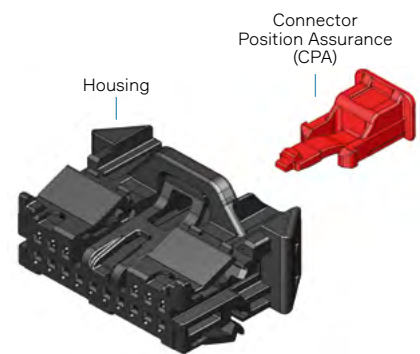

EXPLODED VIEW