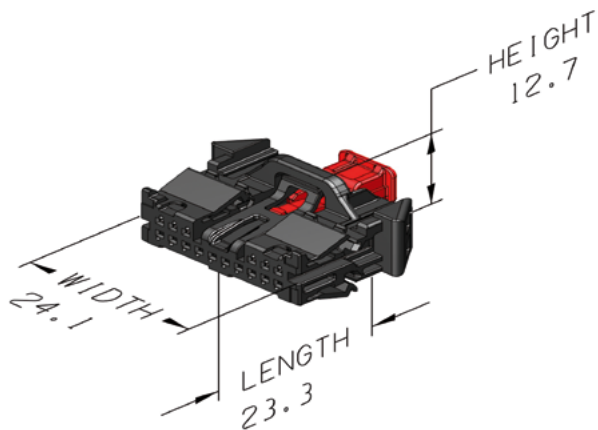

## About Aptiv

Aptiv is a global technology company that develops safer, greener and more connected solutions enabling the future of mobility.

Cavity count	Blade size (mm)	Gender	Dimensions W x H x L (mm)	Part number	Index	Color	CPA	Other indexes offered	USCAR footprint
4	0.5	F	12.1 x 12.7 x 23.3	33283024	A	Black	Yes	B, C, D	050-U-004-1-Z02
8	0.5	F	20.1 x 12.7 x 23.3	35068228	A	Black	Yes	B, C, D	050-U-008-1-Z02
12	0.5	F	20.1 x 12.7 x 23.3	33283034	A	Black	Yes	B, C, D	050-U-012-2-Z02
16	0.5	F	24.1 x 12.7 x 23.3	33365975	A	Black	Yes	B, C, D	050-U-016-2-Z01
20	0.5	F	35.1 x 12.7 x 23.3	33305409	A	Black	Yes	B, C, D	050-U-020-2-Z01
24	0.5	F	39.1 x 12.7 x 23.3	33359134	A	Black	Yes	B, C, D	050-U-024-2-Z01

### DIMENSION MEASUREMENT SAMPLE