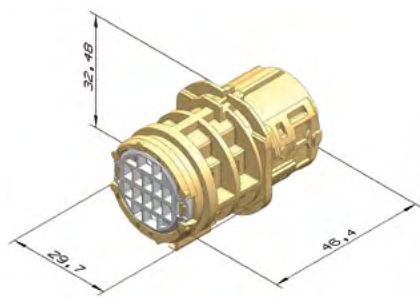

Cavity count	Blade size (mm)	Gender	Dimensions L x W x H (mm)	Part number	Color	Indexes offered
14	1.5 (10) + 2.8 (4)	F	∅ 36.50 x 33.40	33517516	Black	1
		M	∅ 29.70 x 46.40	13798672		
16	1.5	F	∅ 36.30 x 33.40	10779313	Black	1
		M	∅ 29.70 x 46.40	33500530		
24	1.5 (18) + 2.8 (6)	F	49.10 x 32.65 x 33.30	10820454	Black	4
		M	59.40 x 37.90 x 43.90	33500427		
26	0.64 (18) + 1.5 (4) + 2.8 (4)	F	35.00 x 59.65 x 7.55	10811873	Black	1
		M	79.00 x 37.00 x 41.60	10811880		
33	1.5 (28) + 2.8 (5)	F	∅ 42.70 x 40.60	33503444	Black	2
		M	∅ 40.00 x 51.60	33503443		
34	1.5 (30) + 2.8 (4)	F	∅ 40.30 x 38.75	10763095	Black	2
		M	∅ 42.00 x 48.60	10889065		
50	1.5	F	44.50 x 51.60 x 38.20	10867079	Black	1
		M	47.60 x 89.50 x 54.90	10866552		

DIMENSION MEASUREMENT SAMPLE

13798672