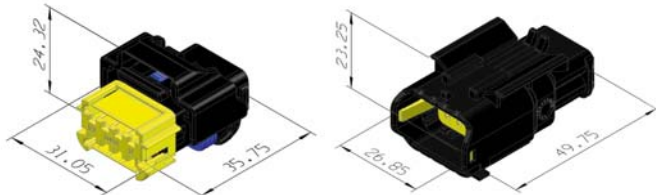

Cavity count	Blade size (mm)	Gender	Dimensions W x H x D (mm)	Fixing type	Part number	Color	Indexes offered
6	1.5 (SICMA 2&3 Plus)	F	35 x 40 x 17	N/A	10723553	Black	2
		M	30 x 65 x 21	Fixing grooves for panel cut-out	10752307		
8	1.5 (SICMA 2&3 Plus)	F	25 x 36x 31	N/A	13800077	Black	1
		M	25 x 27 x 50	Slot for fixing clip	13799643		
24	1.5 (18) + 2.8 (6)	F	50 x 34 x 33	N/A	33504115	Black	3
		M	50 x 44 x 33	Clip 15396451 or 33504091	15470023		
		M	59 x 44 x 38	Mount on Metal Panel 0.7 mm thick	33500427		

ASSOCIATED PARTS

Type	Applicable Wire Size (mm)	Color	Part number	Note
SICMA 1.5 mm Cable Seal	1.25 - 1.90	Yellow	10736278	On 6 and 8 Way
SICMA 1.5 mm Cable Seal	1.75 - 3.0	Green	10736279	On 6 and 8 Way

DIMENSION MEASUREMENT SAMPLE