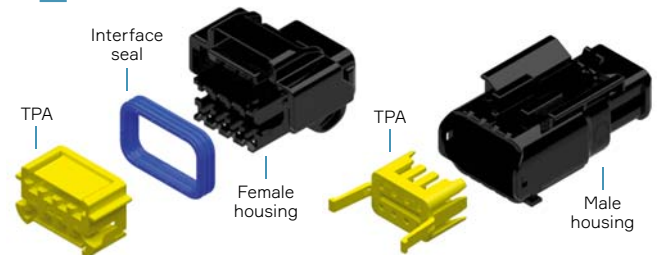

EXPLODED VIEW