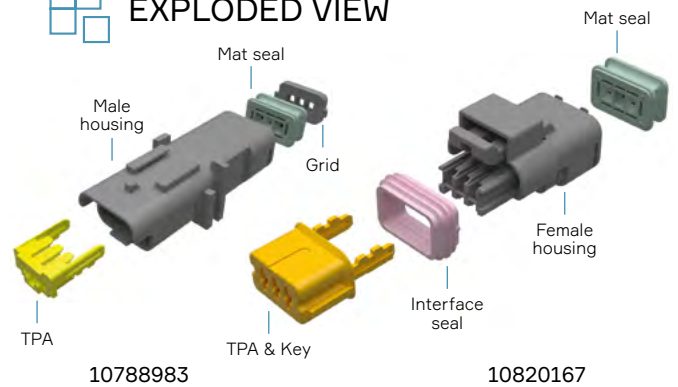

EXPLODED VIEW