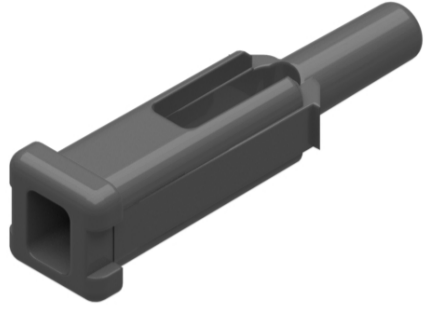

Part Number: 13765188

Hole Plug

Attributes

Type
PLASTIC PLUG

Min. operating temperature
-40°C

Outer Diameter (mm)
2.45

Max. operating temperature
+140°C

Color
GRAY