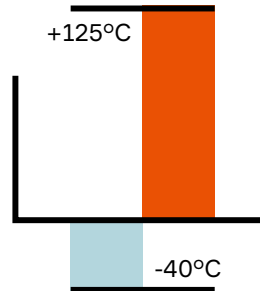

TEMPERATURE