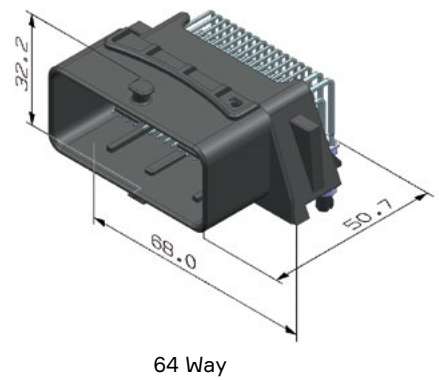

Part number	Cavity count (ways)	Color coding
33503152	32	Blue
33503150		Black
33503149		Grey
33503151		Brown
33503457	48	Black
35110623	64	Grey
33504510		Black

DIMENSION MEASUREMENT SAMPLE