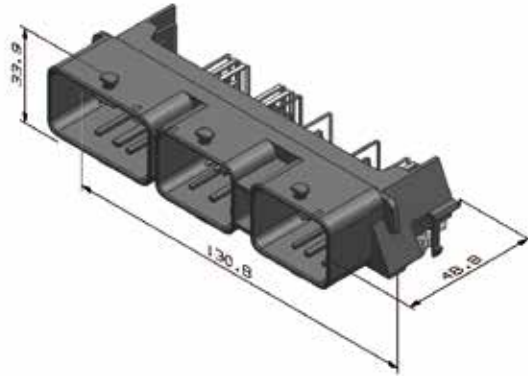

CMC PIN HEADER

112 Way

CMC 112W Pin Header

BENEFITS

- Compact and small form factor
- Sealable pin header by cover and gasket
- Tin-plated pins, silver-plated upon demand
- Through hole solder type

FEATURES

- Standard interface interchangeable with multiple female housing suppliers
- Easy solder process to a PCB*
- Small occupancy on the PCB*

* Printed circuit board

TECHNICAL CHARACTERISTICS

Orientation	90°
Materials	PA4.6 GF30%, CuZn30
Genders	Male

APPLICATIONS

Engine management
Gas converter
Body control

See back page for representative part numbers and packaging dimensions.

TEMPERATURE

VIBRATION

CONNECTOR MATING FORCE

SEALING PROTECTION

About Aptiv

DIMENSION MEASUREMENT SAMPLE

112 Way

COMPATIBLE WITH

CMC PIN HEADER

32, 48, 64 Way

CMC 32W Pin Header

BENEFITS

- Compact and small form factor
- Sealable pin header by cover and gasket
- Tin-plated pins, silver-plated upon demand
- Through hole solder type