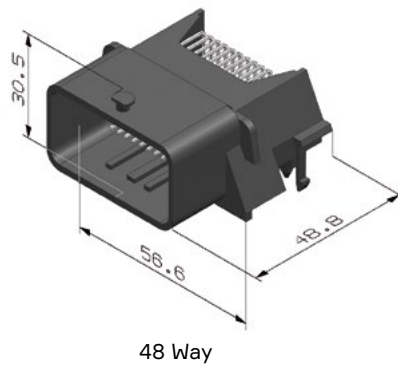

Part number	Cavity count (ways)	Color coding
33503152	32	Blue
33503150		Black
33503149		Grey
33503151		Brown
33503457	48	Black
35110623	64	Grey
33504510		Black

DIMENSION MEASUREMENT SAMPLE