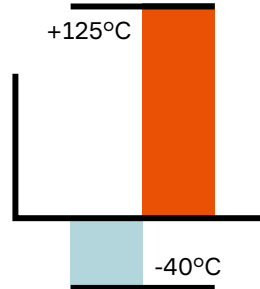

TEMPERATURE