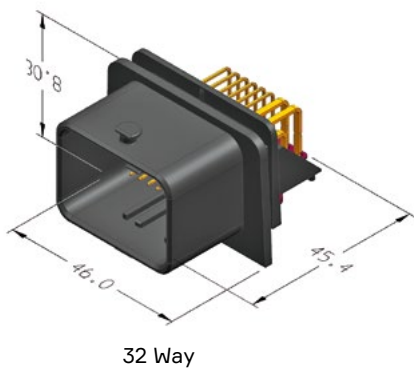

Part number	Cavity count (ways)	Color coding
33503152	32	Blue
33503150		Black
33503149		Grey
33503151		Brown
33503457	48	Black
35110623	64	Grey
33504510		Black

DIMENSION MEASUREMENT SAMPLE