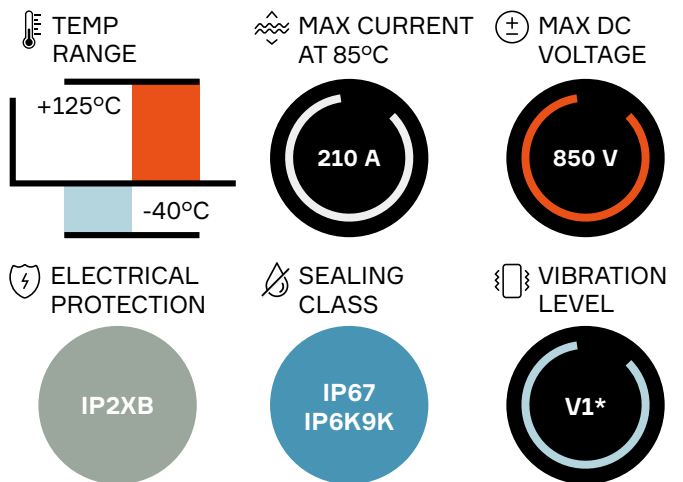

PERFORMANCE

* For classification V2 please consult an Aptiv representative.

About Aptiv

Aptiv is a global technology company that develops safer, greener and more connected solutions enabling the future of mobility.