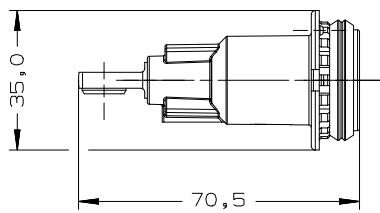

Header connector*	Mating connector	BOM
35098440	35098437	1

* Header connector is a fully assembled part and therefore has no associated parts.

ASSOCIATED PARTS

Part number	Description	BOM
Mating Connector		
13893887	RCS 800 female terminal 35 - 50 mm²	1
13893888	Female black single wire seal 35 mm²	1
13923559	Female grey single wire seal 50 mm²	
13893889	Retainer	1

DIMENSION MEASUREMENT SAMPLE

35098437