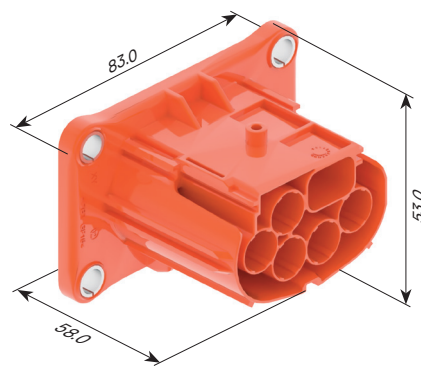

Header connector	Mating connector	BOM
35329007	35329023	1

ASSOCIATED PARTS

Part number	Description	BOM
Header		
15516298	APEX® 2.8 male tinned terminal 4 - 6 mm²	5
33511802	DCS2 1.5 male terminal gold-plated 0.22 - 0.35 mm²	2
10779703	DCS2 1.5 male terminal gold-plated 0.5 - 1.0 mm²	
Mating connector		
10810733	APEX® 2.8 female tinned terminal 4 - 6 mm²	5
Seals		
15324981	Single wire seal blue (for JASO wire: EEX, EEHX, EEHX-BSX)	5
12186636	Single wire seal white (for ISO thin wall cable)	5
15441379	DCS 1.5 red single wire seal 0.35 - 0.5 mm²	2
15441380	DCS 1.5 grey single wire seal 0.75 - 1 mm²	
35453676	Protective cover	1

DIMENSION MEASUREMENT SAMPLE

35329007

COMPATIBLE WITH