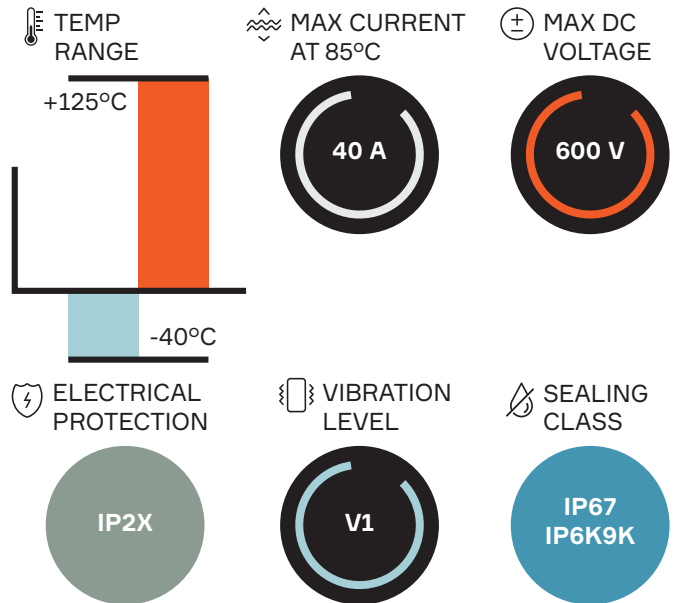

TECHNICAL CHARACTERISTICS