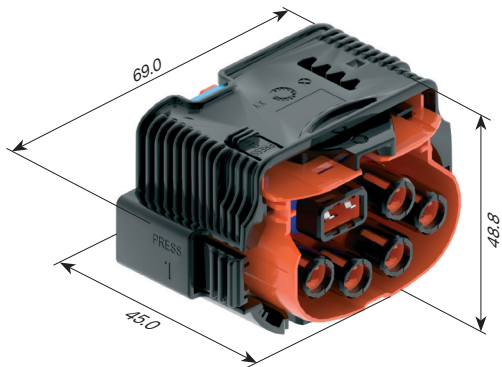

Header connector	Mating connector	BOM
35329007	35329023	1

ASSOCIATED PARTS

Part number	Description	BOM
Header		
15516298	APEX® 2.8 male tinned terminal 4 - 6 mm²	5
33511802	DCS2 1.5 male terminal gold-plated 0.22 - 0.35 mm²	2
10779703	DCS2 1.5 male terminal gold-plated 0.5 - 1.0 mm²	
Mating connector		
10810733	APEX® 2.8 female tinned terminal 4 - 6 mm²	5
Seals		
15324981	Single wire seal blue (for JASO wire: EEX, EEHX, EEHX-BSX)	5
12186636	Single wire seal white (for ISO thin wall cable)	5
15441379	DCS 1.5 red single wire seal 0.35 - 0.5 mm²	2
15441380	DCS 1.5 grey single wire seal 0.75 - 1 mm²	
35453676	Protective cover	1

DIMENSION MEASUREMENT SAMPLE

35329023