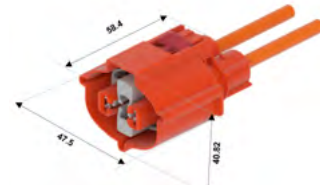

## DIMENSION MEASUREMENT SAMPLE

Header Connector 80A

Header Connector 40A

Inline Male Connector

Mating Connector