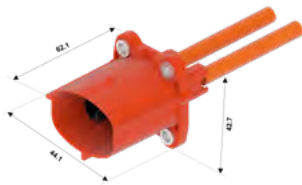

ASSOCIATED PARTS

Part Number		Description	BOM
Header 80 A	Header 40 A Sealed even unmated		
35197125	35472597	TPA	1
13964786		OCS 1.5 Male Terminal sealed 0.75 - 1 mm²	2
13834623		Cable Seal OCS 1.5, 0.75 - 1 mm²	2
35135145*	-	6.3 Male Terminal	2
-	33386364	APEX® Male terminal 6.3 for 6 mm²	2
-	10810380	Cable Seals - APEX® 6.3 for 6 mm²	2
Inline connector			
35197125		Inner Connector	1
35197158		Cable Seal 8 mm²	2
35197159		Cable Seal 10 mm²	2
35197160		Cable Seal 12 mm²	2
35197162		Retainer - Cable Seal 8 mm²	2
35197163		Retainer - Cable Seal 10 & 12 mm²	2
13964786		OCS 1.5 Male Terminal sealed 0.75 - 1 mm²	2
13834623		Cable Seal OCS 1.5 0.75 - 1 mm²	2
35135145*		6.3 Male Terminals	2
Mating connector			
35171862*		6.3 Female Terminals crimp version 6 - 10 mm²	2
35116544*		6.3 Female Terminals Weld to Wire option	2
35406662**		Cable Seal 6 mm²	2
35197158		Cable Seal 8 mm²	2
35197159		Cable Seal 10 mm²	2
35197160		Cable Seal 12 mm²	2
35197162		Retainer - Cable Seal 6 & 8 mm²	2
35197163		Retainer - Cable Seal 10 & 12 mm²	2
35138799		OCS 1.5 Female Terminal sealed 0.75 - 1 mm²	2
35138798		OCS 1.5 Female Terminal sealed 1.25 - 1.5 mm²	2
35138799		Cable Seal OCS 1.5	2

* Non Aptiv terminal, please consult us

** Valid only for Header Connector 40A

DIMENSION MEASUREMENT SAMPLE

Header Connector 80A