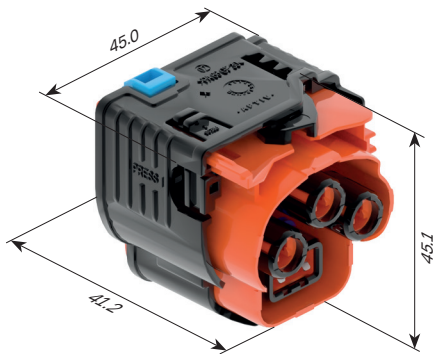

Header connector	Mating connector	BOM
35328058	35328072	1

ASSOCIATED PARTS

Part number	Description	BOM
Header		
15516298	APEX® 2.8 male tinned terminal 4 - 6 mm²	3
33511802	DCS2 1.5 male terminal gold-plated 0.22 - 0.35 mm²	2
10779703	DCS2 1.5 male terminal gold-plated 0.5 - 1.0 mm²	
Mating connector		
10810733	APEX® 2.8 female tinned terminal 4 - 6 mm²	3
Seals		
15324981	Single wire seal blue (for JASO wire: EEX, EEHX, EEHX-BSX)	6
12186636	Single wire seal white (for ISO thin wall cable)	6
15441379	Single wire seal red 0.35 - 0.5 mm²	2
15441380	Single wire seal grey 0.75 - 1 mm²	
35453673	Protective cover	1

DIMENSION MEASUREMENT SAMPLE

35328072