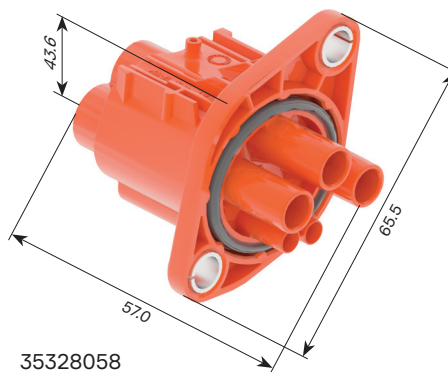

Header connector	Mating connector	BOM
35328058	35328072	1

ASSOCIATED PARTS

Part number	Description	BOM
Header		
15516298	APEX® 2.8 male tinned terminal 4 - 6 mm²	3
33511802	DCS2 1.5 male terminal gold-plated 0.22 - 0.35 mm²	2
10779703	DCS2 1.5 male terminal gold-plated 0.5 - 1.0 mm²	
Mating connector		
10810733	APEX® 2.8 female tinned terminal 4 - 6 mm²	3
Seals		
15324981	Single wire seal blue (for JASO wire: EEX, EEHX, EEHX-BSX)	6
12186636	Single wire seal white (for ISO thin wall cable)	6
15441379	Single wire seal red 0.35 - 0.5 mm²	2
15441380	Single wire seal grey 0.75 - 1 mm²	
35453673	Protective cover	1

DIMENSION MEASUREMENT SAMPLE

35328058

COMPATIBLE WITH