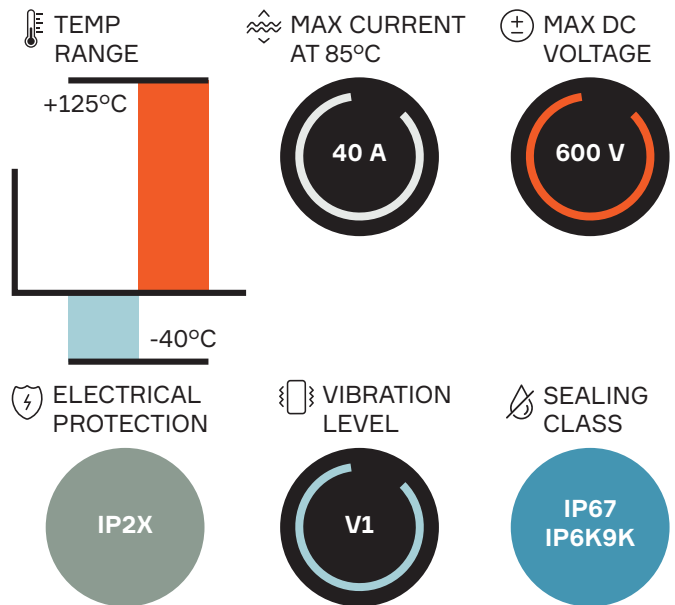

TECHNICAL CHARACTERISTICS