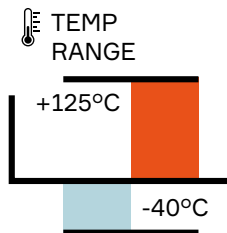

PERFORMANCE