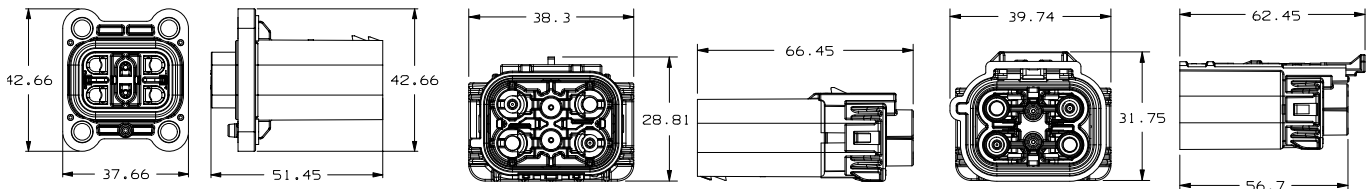

6 Way Device Connection System

Header connector	Mating connector		BOM
	16A	32A	
33229378	13879051 (2+2)	13879048 (2+2)	1
	15525754 (3+0)	15525753 (3+0)	
	13879050 (3+2)	13879047 (3+2)	
	13879049 (4+2)	13879046 (4+2)	

6 Way Inline Connection System

Male inline 16A	Male inline 32A	Mating connector	
		16A	32A
13990593 (2+2)	13990590 (2+2)	13879051 (2+2)	13879048 (2+2)
13990591 (4+2)	13990588 (4+2)	13879049 (4+2)	13879046 (4+2)

ASSOCIATED PARTS

Part number	Description	BOM
Header / Male inline		
13711549	1.0 HES gold-plated 0.75 - 1 mm²	2 or 4
13783283	2.4 HES gold-plated 2 - 3 mm²	2, 3, or 4
13783284	2.4 HES gold-plated 4 - 6 mm²	
Mating connector		
13711549	1.0 HES gold-plated 0.75 - 1 mm²	2 or 4
13955307	2.4 HES gold-plated 2 - 3 mm²	2, 3, or 4
13955308	2.4 HES gold-plated 4 - 6 mm²	

DIMENSION MEASUREMENT SAMPLE

33229378

13990590

13879048*

* Female connector is compatible with both device & inline male connectors.