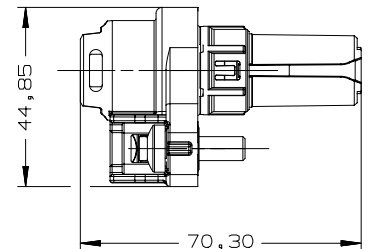

## ASSOCIATED PARTS

Part number	Description	BOM
<b>Mating Connector</b>		
13893887	RCS 800 female terminal 35 - 50 mm <sup>2</sup>	1
13893888	Female black single wire seal 35 mm <sup>2</sup>	1
13923559	Female grey single wire seal 50 mm <sup>2</sup>	
13893889	Retainer	1

### DIMENSION MEASUREMENT SAMPLE

35098440

35098437